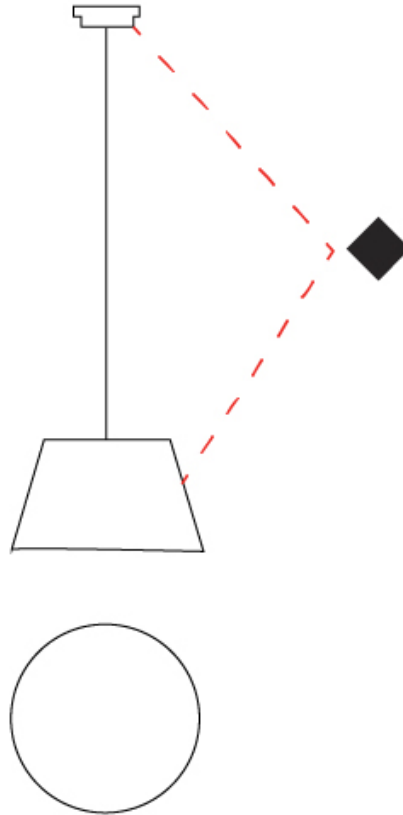

D111028-

PROJECT
TYPE
SPECIFIER
QUANTITY
DATE

D